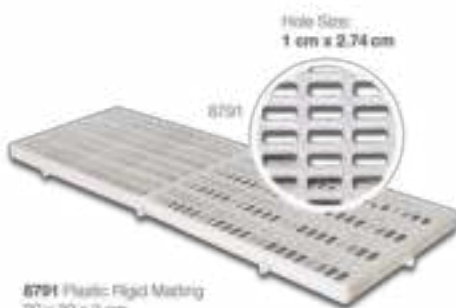

Cover Dimensions

Easy loading and unloading

Plastic Rigid Matting

Color: Natural
Material: HDPE (High Density Polyethylene)

6790 Plastic Rigid Matting
60 x 30 x 3 cm

6791 Plastic Rigid Matting
90 x 30 x 3 cm