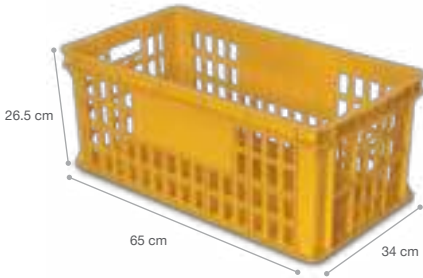

8802

With Swing Cover
8 Liter
25 x 25 x 35.5 cm

8801

With Swing Cover
5 Liter
23 x 23 x 29 cm

8809

With Swing Cover
50 Liter
41.5 x 32 x 65.5 cm

8808

With Swing Cover
25 Liter
36.5 x 29 x 60.5 cm

8806

With Swing Cover
15 Liter
29 x 29 x 50 cm

Trash Can with Wheels

2100 | 80 Liter | 43.18 x 56.64 x 78.74 cm
Colors: Cover - Blue, Green, Yellow

Egg Transport Crates

9114 Egg Transport Crates
65 x 34 x 26.5 cm
Egg Capacity: **300 pcs.**
Material: **HDPE (High Density Polyethylene)**
Colors: **Red, Green, Yellow, White**

9136 Convee Egg Crates
66.5 x 36 x 34 cm
Egg Capacity: **240 pcs.**
Material: **HDPE (High Density Polyethylene)**
Colors: **Red, Green, Yellow, White**

Heavy Duty Live Chick Tray

8797 Heavy Duty Live Chick Tray
47 x 62 x 15.5 cm
Color: **Natural**