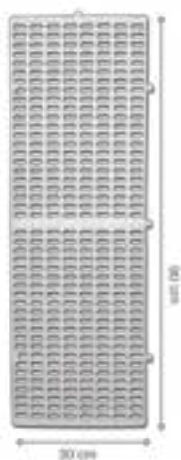

9136 Convee Egg Crates
66.5 x 36 x 34 cm
Egg Capacity: **240 pcs.**
Material: **HDPE (High Density Polyethylene)**
Colors: **Red, Green, Yellow, White**

Heavy Duty Live Chick Tray

8797 Heavy Duty Live Chick Tray
47 x 62 x 15.5 cm
Color: **Natural**

Live Poultry Transport Crates

8790 Live Poultry Transport Crates
27.5 x 79.5 x 58.9 cm
Colors: **Orange and Orange with Yellow Sides**
Material: **HDPE (High Density Polyethylene)**

8796 Live Poultry Transport Crates
23.9 x 79.5 x 58.9 cm
Colors: **Orange and Orange with Yellow Sides**
Material: **HDPE (High Density Polyethylene)**

Cover Dimensions

Easy loading and unloading

Plastic Rigid Matting

Color: Natural
Material: HDPE (High Density Polyethylene)

6790 Plastic Rigid Matting
60 x 30 x 3 cm

6791 Plastic Rigid Matting
90 x 30 x 3 cm

6792 Plastic Rigid Matting
90 x 30 x 3 cm

kitchen organizers | water containers | insulated products | storage solutions | cabinets

kitchen organizers | water containers | insulated products | storage solutions | cabinets